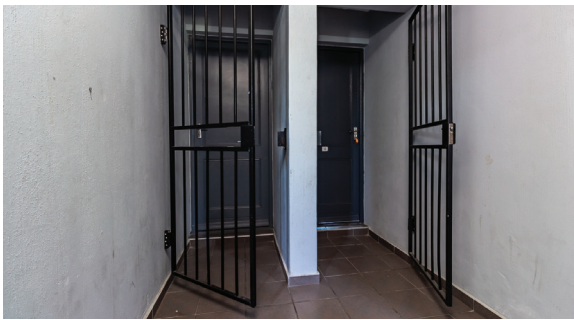

### PACKAGE A – GROUND FLOOR

Front Door Swing Security Gate  
Colour Charcoal

Patio Door Security Gate Colour Charcoal

Burglar Bars Windows Colour Charcoal

Patio Door Barrel Lock Colour Silver

**Total R15 950 Incl. VAT**